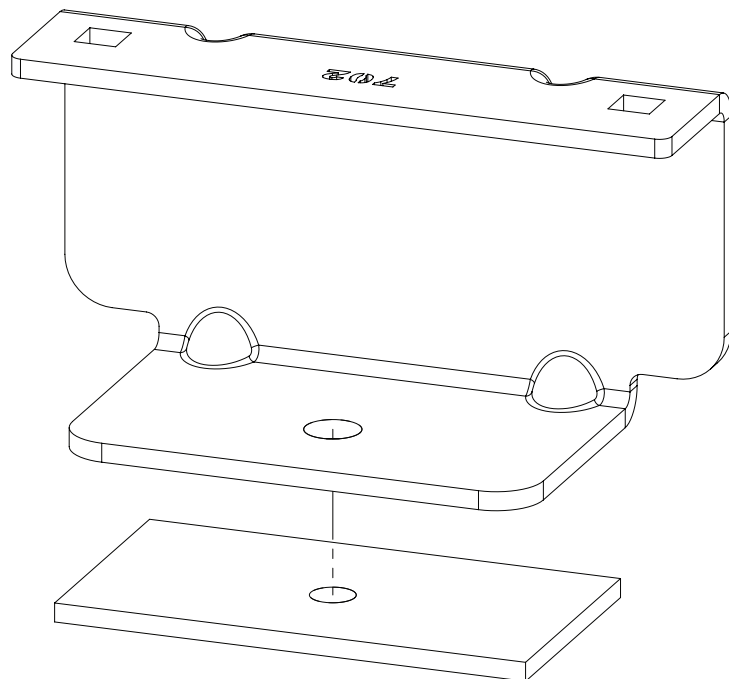

1

ME0700

ME0701

ME0702

2

3