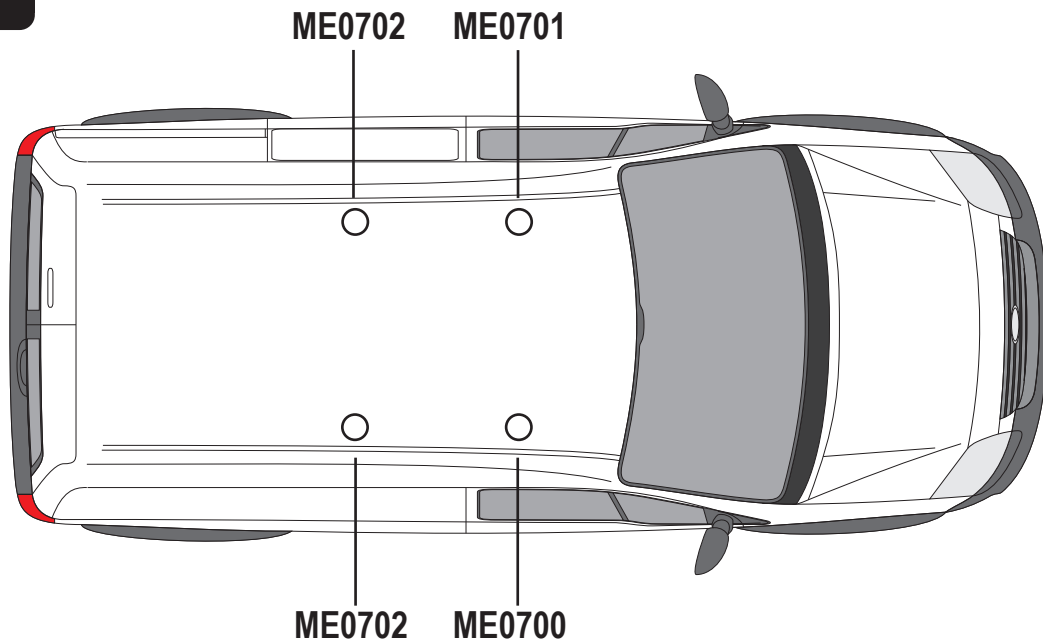

1

ME0700

ME0701

ME0702

2

3