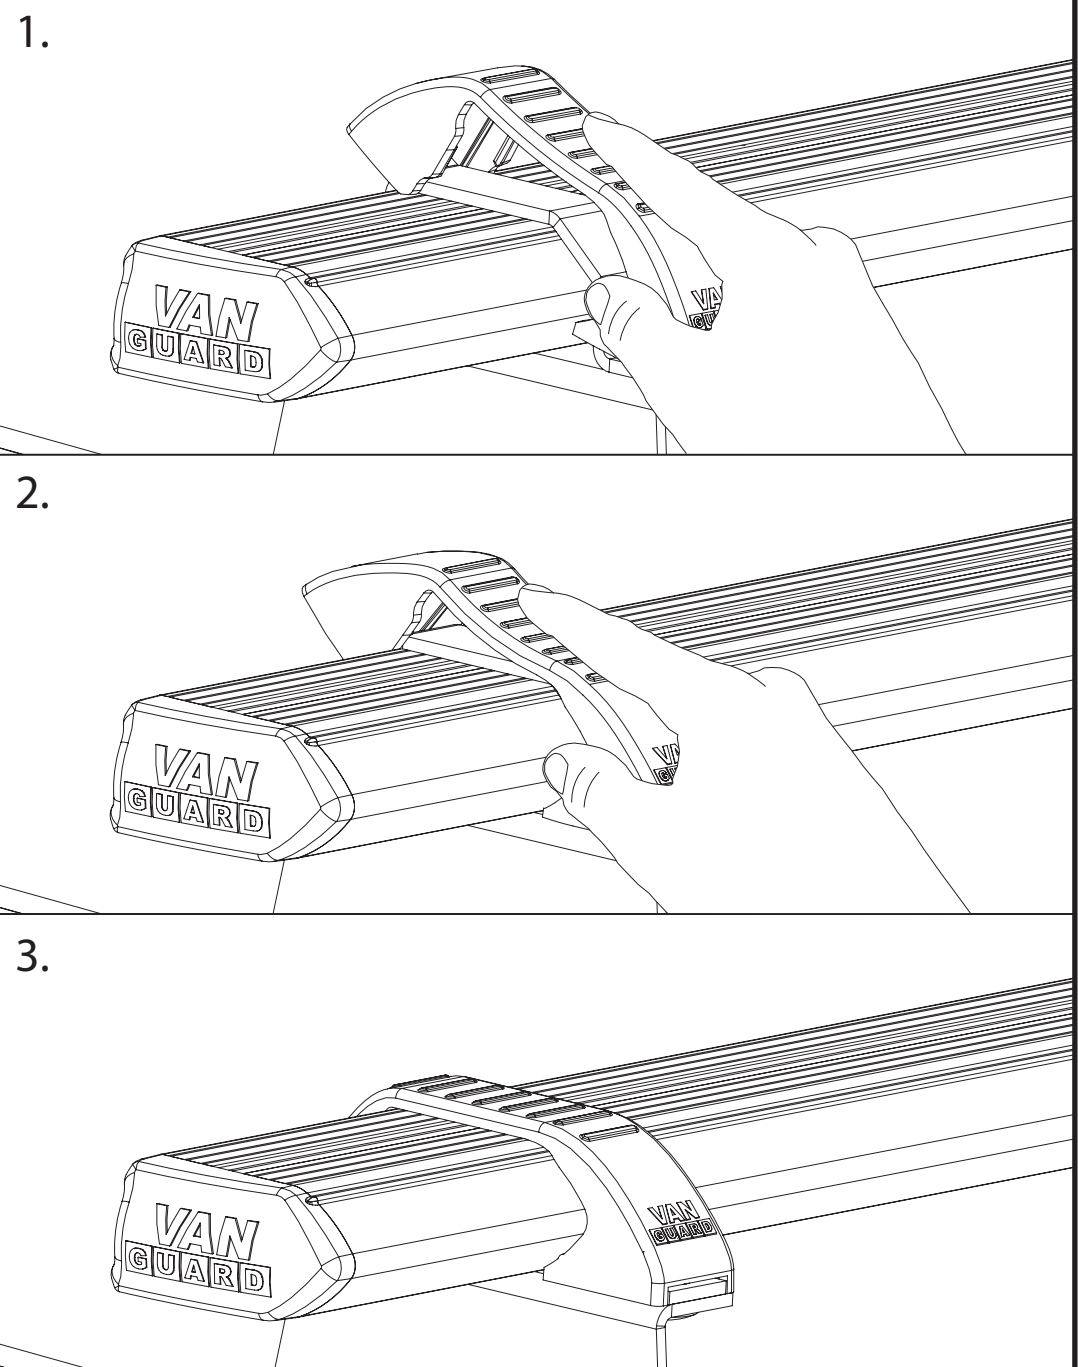

EN - SAFETY AND PRODUCT INFORMATION
DE - SICHERHEITS- UND PRODUKTINFORMATIONEN
FR - INFORMATIONS DE SÉCURITÉ ET DU PRODUIT
NL - VEILIGHEIDS- EN PRODUCTINFORMATIE
ES - INFORMACIÓN DE SEGURIDAD Y DEL PRODUCTO
IT - INFORMAZIONI SULLA SICUREZZA E SUL PRODOTTO

SV - SÄKERHETS- OCH PRODUKTINFORMATION
DA - SIKKERHEDS- OG PRODUKTINFORMATION
NO - SIKKERHETS- OG PRODUKTINFORMASJON
PL - INFORMACJE O BEZPIECZENSTWIE I PRODUKCJE
CS - INFORMACE O BEZPEČNOSTI A PRODUKTU