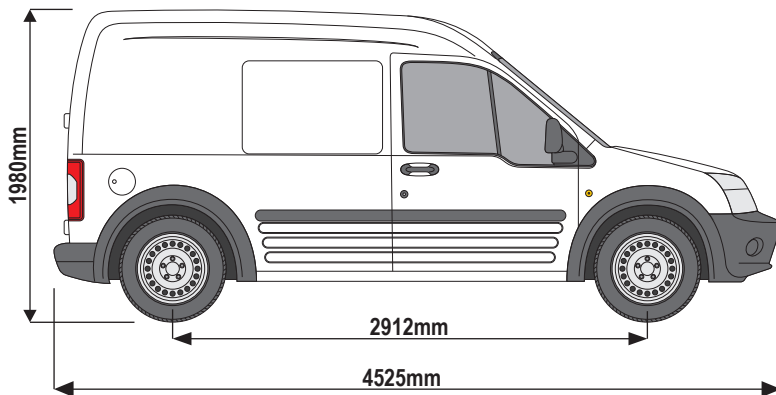

Roof Height: Low (H1)

Rear Doors: Twin / Tailgate

201-2

Vehicle:

Ford Transit Connect: 2002 - 2014

Wheel Base: LWB (L2)

Roof Height: High (H2)

Rear Doors: Twin