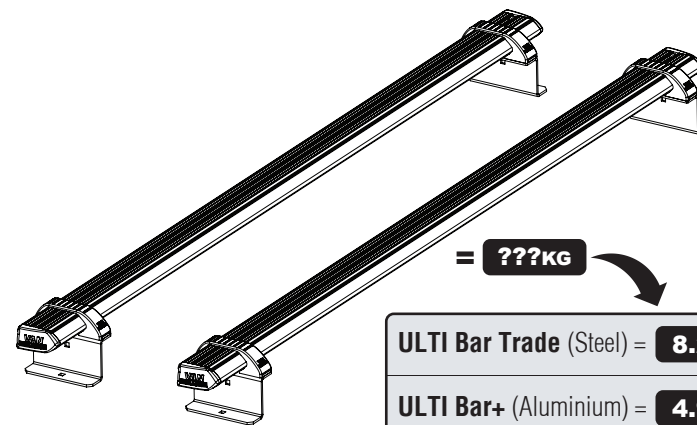

201-2

Vehicle:

Ford Transit Connect: 2002 - 2014

Wheel Base: SWB (L1)

Roof Height: Low (H1)

Rear Doors: Twin / Tailgate