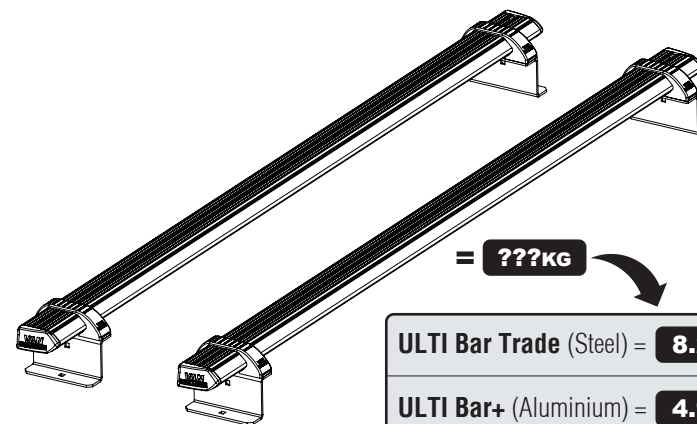

Roof Height: Low (H1)

Rear Doors: Twin / Tailgate

201-2

Vehicle:

Ford Transit Connect: 2002 - 2014

Wheel Base: LWB (L2)

Roof Height: High (H2)

Rear Doors: Twin