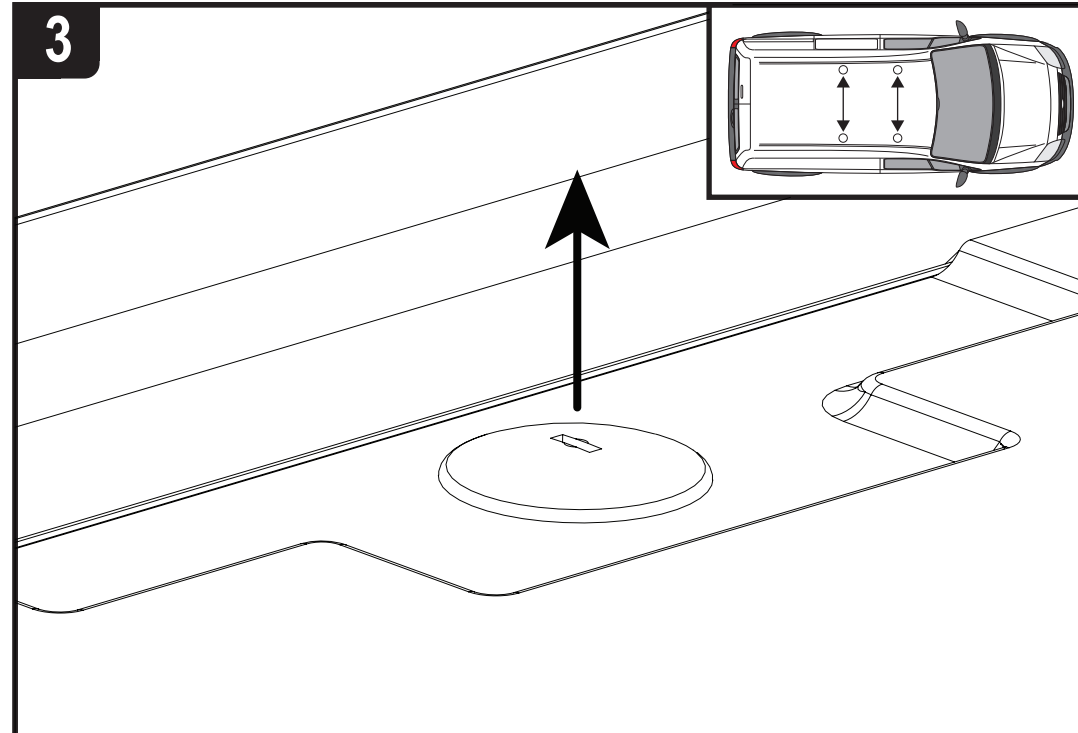

1

ME0700

ME0701

ME0702

2

3