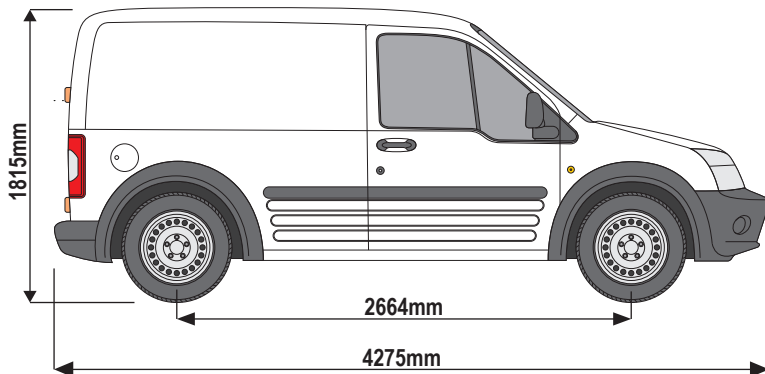

Roof Height: Low (H1)

Rear Doors: Twin / Tailgate

201-2

Vehicle:

Ford Transit Connect: 2002 - 2014

Wheel Base: LWB (L2)

Roof Height: High (H2)

Rear Doors: Twin