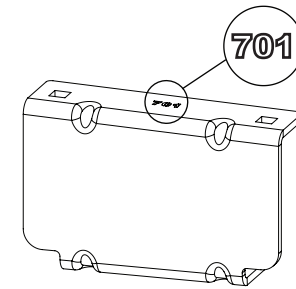

1

ME0700

ME0701

ME0702

2

3